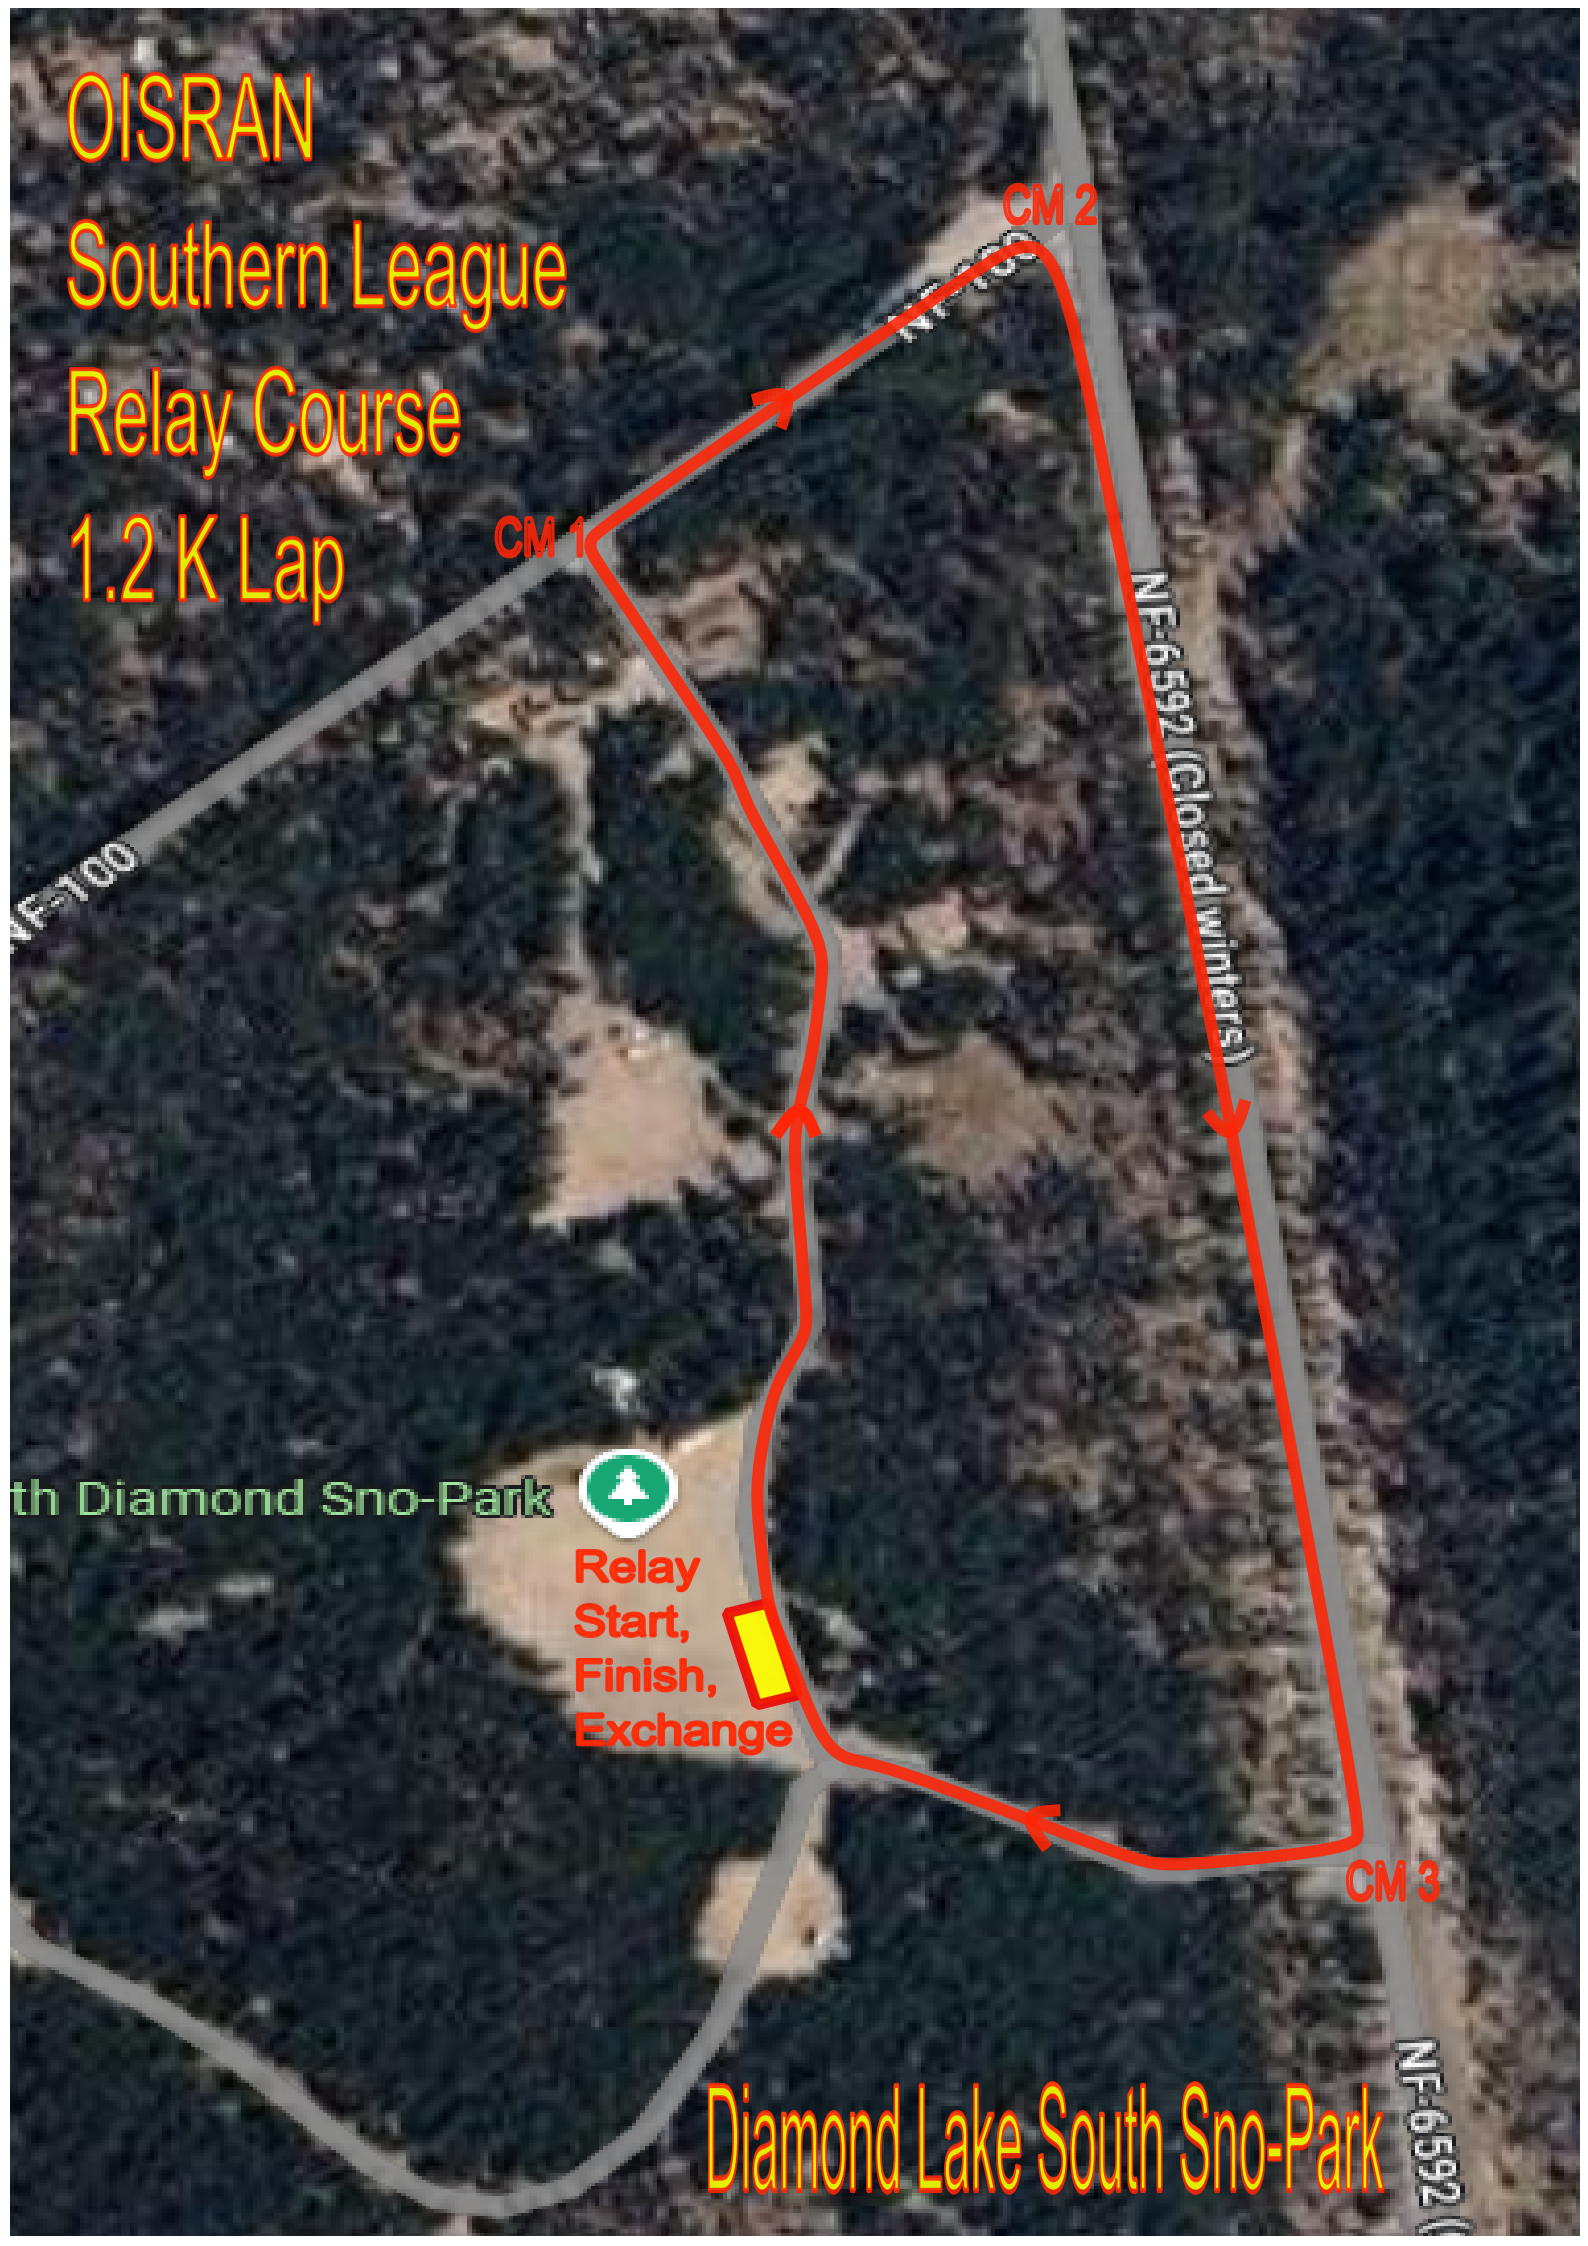

OISRAN
Southern League
Diamond Lake
2.5 k Lap
5K total (2 Laps)

South Diamond Sno-Park

Lap →

Finish

Start

NF-100

NF-100

NF-6592 (Closed winters)

NF-6592 (Closed winters)

NF-6592 (Closed winters)

**OISRAN
Southern League
Diamond Lake Stadium**

OISRAN
Southern League
Relay Course
1.2 K Lap

CM 1

CM 2

NF-6592 (Closed winters)

CM 3

Relay
Start,
Finish,
Exchange

Diamond Lake South Sno-Park

NF-6592

th Diamond Sno-Park

NF-100